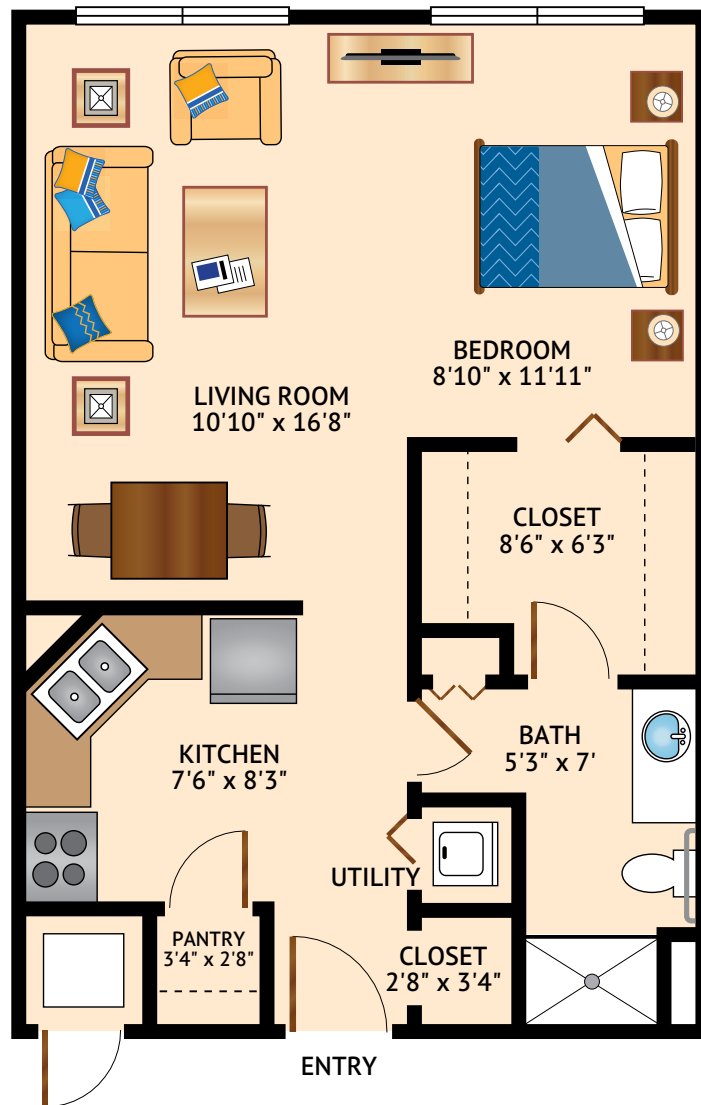

# INDEPENDENT LIVING at The Town Center

*Floor Plan*

## THE DAISY – ALCOVE STUDIO

600 Square Feet

Floor plans are not to scale and are shown for comparative purposes only.  
Actual apartment floor plans may have minor variations.