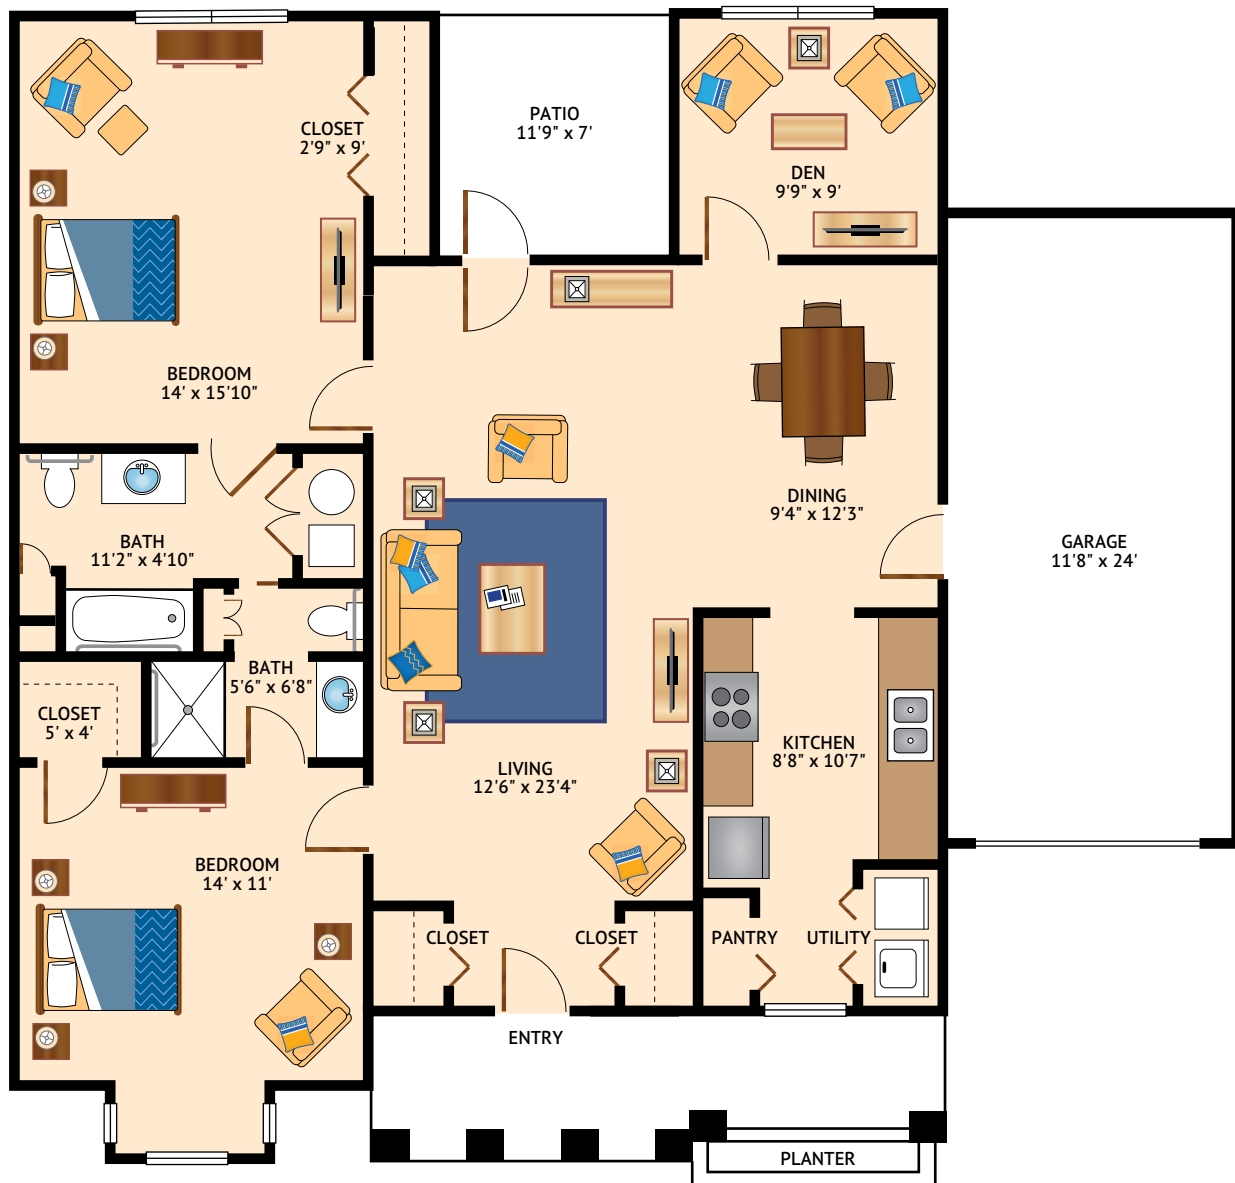

INDEPENDENT LIVING at The Town Center

Floor Plan

THE MORNING GLORY VILLA – TWO BEDROOM WITH DEN

1,303 Square Feet

Floor plans are not to scale and are shown for comparative purposes only.
Actual apartment floor plans may have minor variations.

INDEPENDENT LIVING at The Town Center

Floor Plan

THE MARIGOLD VILLA – TWO BEDROOM
1,124 Square Feet

Floor plans are not to scale and are shown for comparative purposes only.
Actual apartment floor plans may have minor variations.