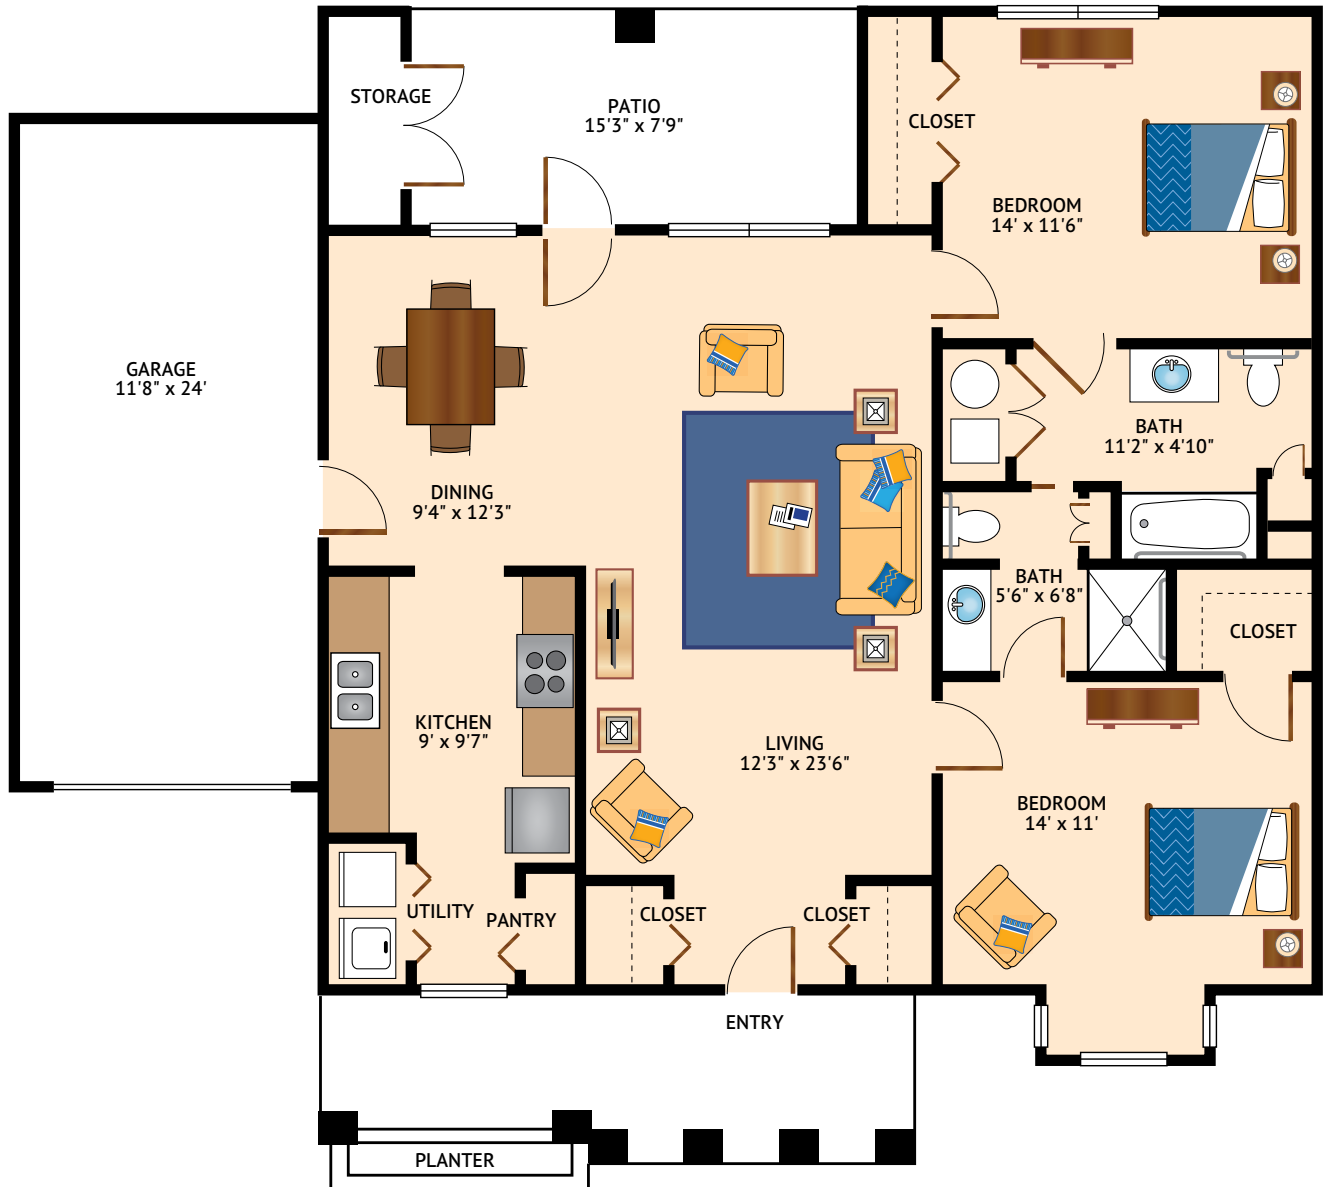

INDEPENDENT LIVING at The Town Center

Floor Plan

THE MORNING GLORY VILLA – TWO BEDROOM WITH DEN

1,303 Square Feet

Floor plans are not to scale and are shown for comparative purposes only.
Actual apartment floor plans may have minor variations.

INDEPENDENT LIVING at The Town Center

Floor Plan

THE MARIGOLD VILLA – TWO BEDROOM
1,124 Square Feet

Floor plans are not to scale and are shown for comparative purposes only.
Actual apartment floor plans may have minor variations.